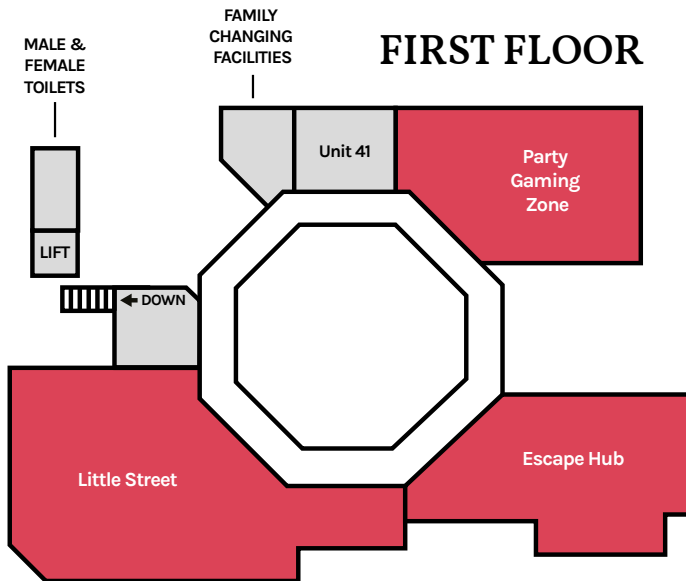

GROUND FLOOR

FIRST FLOOR

Charity	Leisure	Technology
Demelza	Escape Hub	Bang & Olufsen
Helping Hands	Little Street	Food and Drink
Furniture	Party Gaming Zone	4 Degrees Bar and Kitchen
Furniture World	Clothing	Banger Bros.
Health and Beauty	Little Stars	Eden Sandwich Bar
Blake's of Maidstone	Hop Stitch and Jumper	Maidstone Health Foods
The Hair Collection	Victoria Elaine Bridal	Pad Thai Live
Maidstone Health Foods	Woods Designer Clothing	The Royal Star Cafe
Jewellery		
Custom & Co.		
Kilburn		