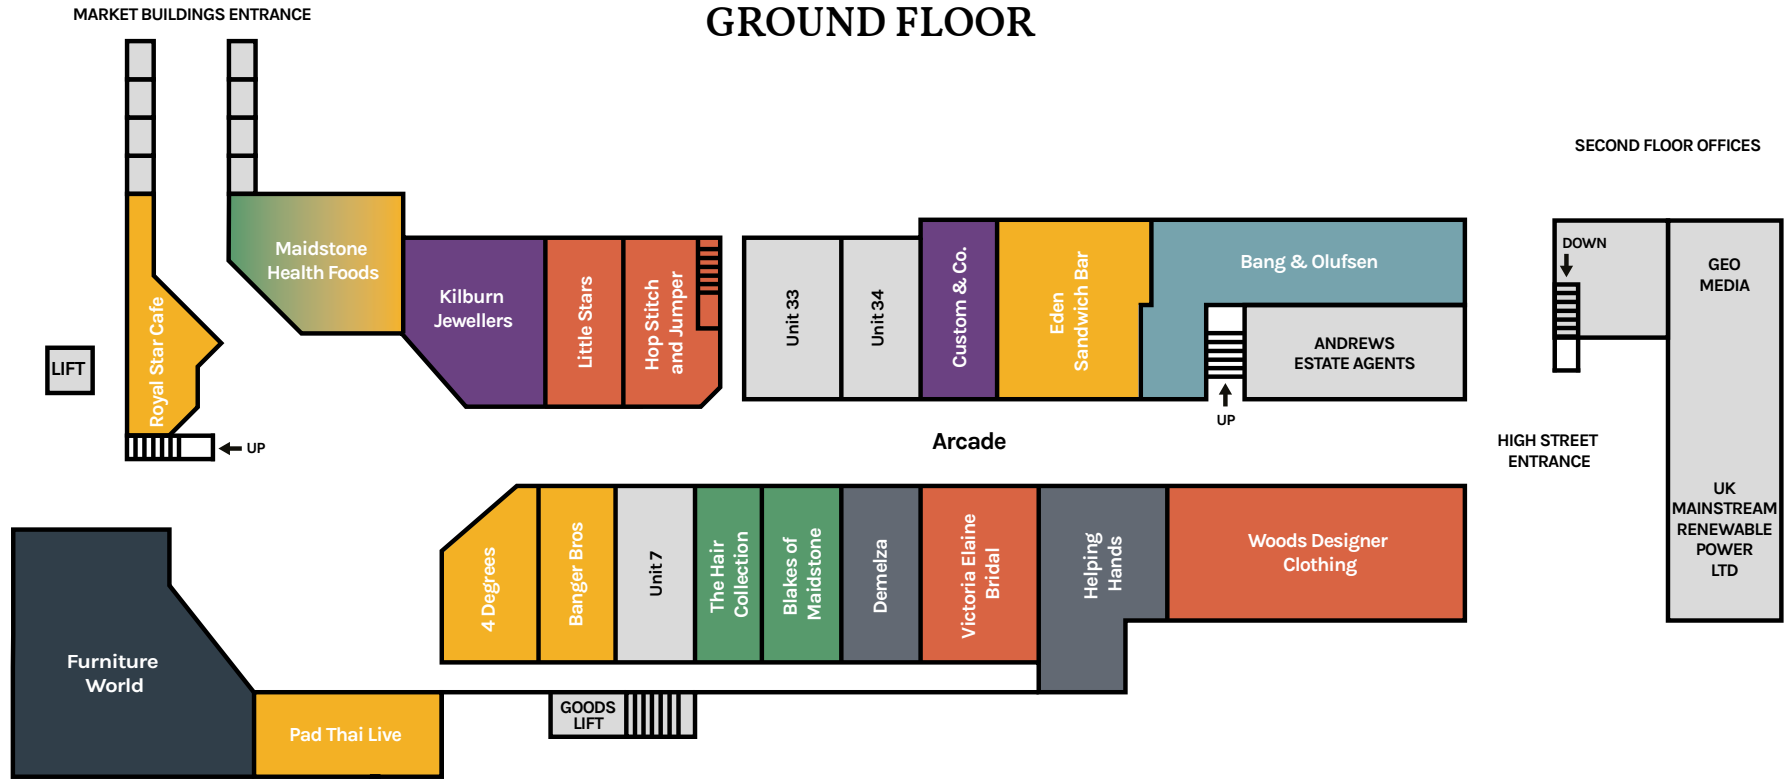

GROUND FLOOR

FIRST FLOOR

Charity	Leisure	Technology
Demelza	Escape Hub	Bang & Olufsen
Helping Hands	Little Street	Food and Drink
Furniture	Party Gaming Zone	4 Degrees Bar and Kitchen
Furniture World	Clothing	Banger Bros.
Health and Beauty	Little Stars	Eden Sandwich Bar
Blake's of Maidstone	Hop Stitch and Jumper	Maidstone Health Foods
The Hair Collection	Victoria Elaine Bridal	Pad Thai Live
Maidstone Health Foods	Woods Designer Clothing	The Royal Star Cafe
Jewellery		
Custom & Co.		
Kilburn		